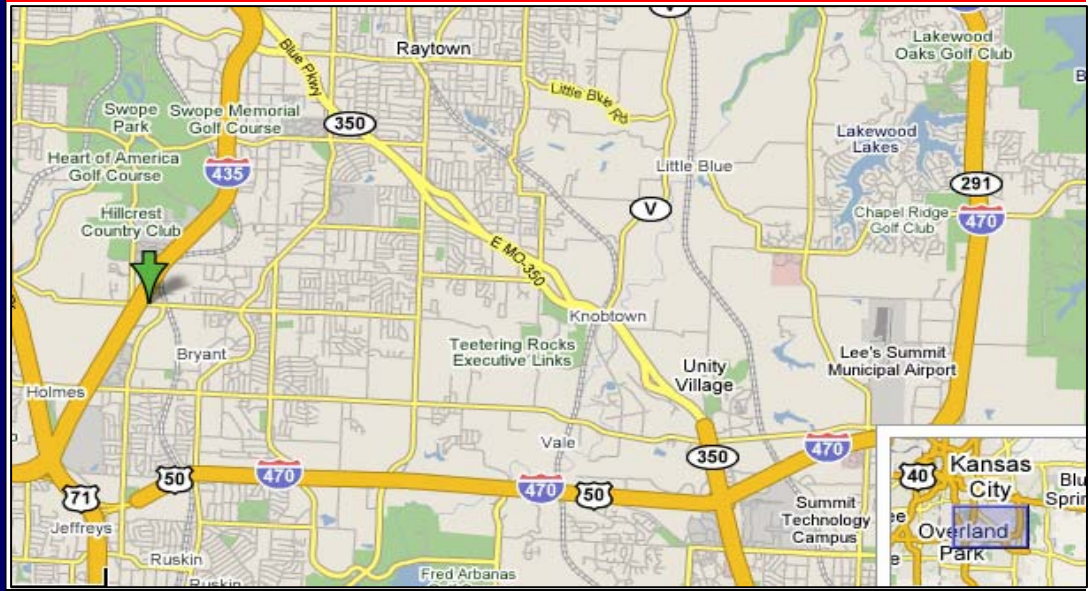

RESTAURANTS & LOUNGES